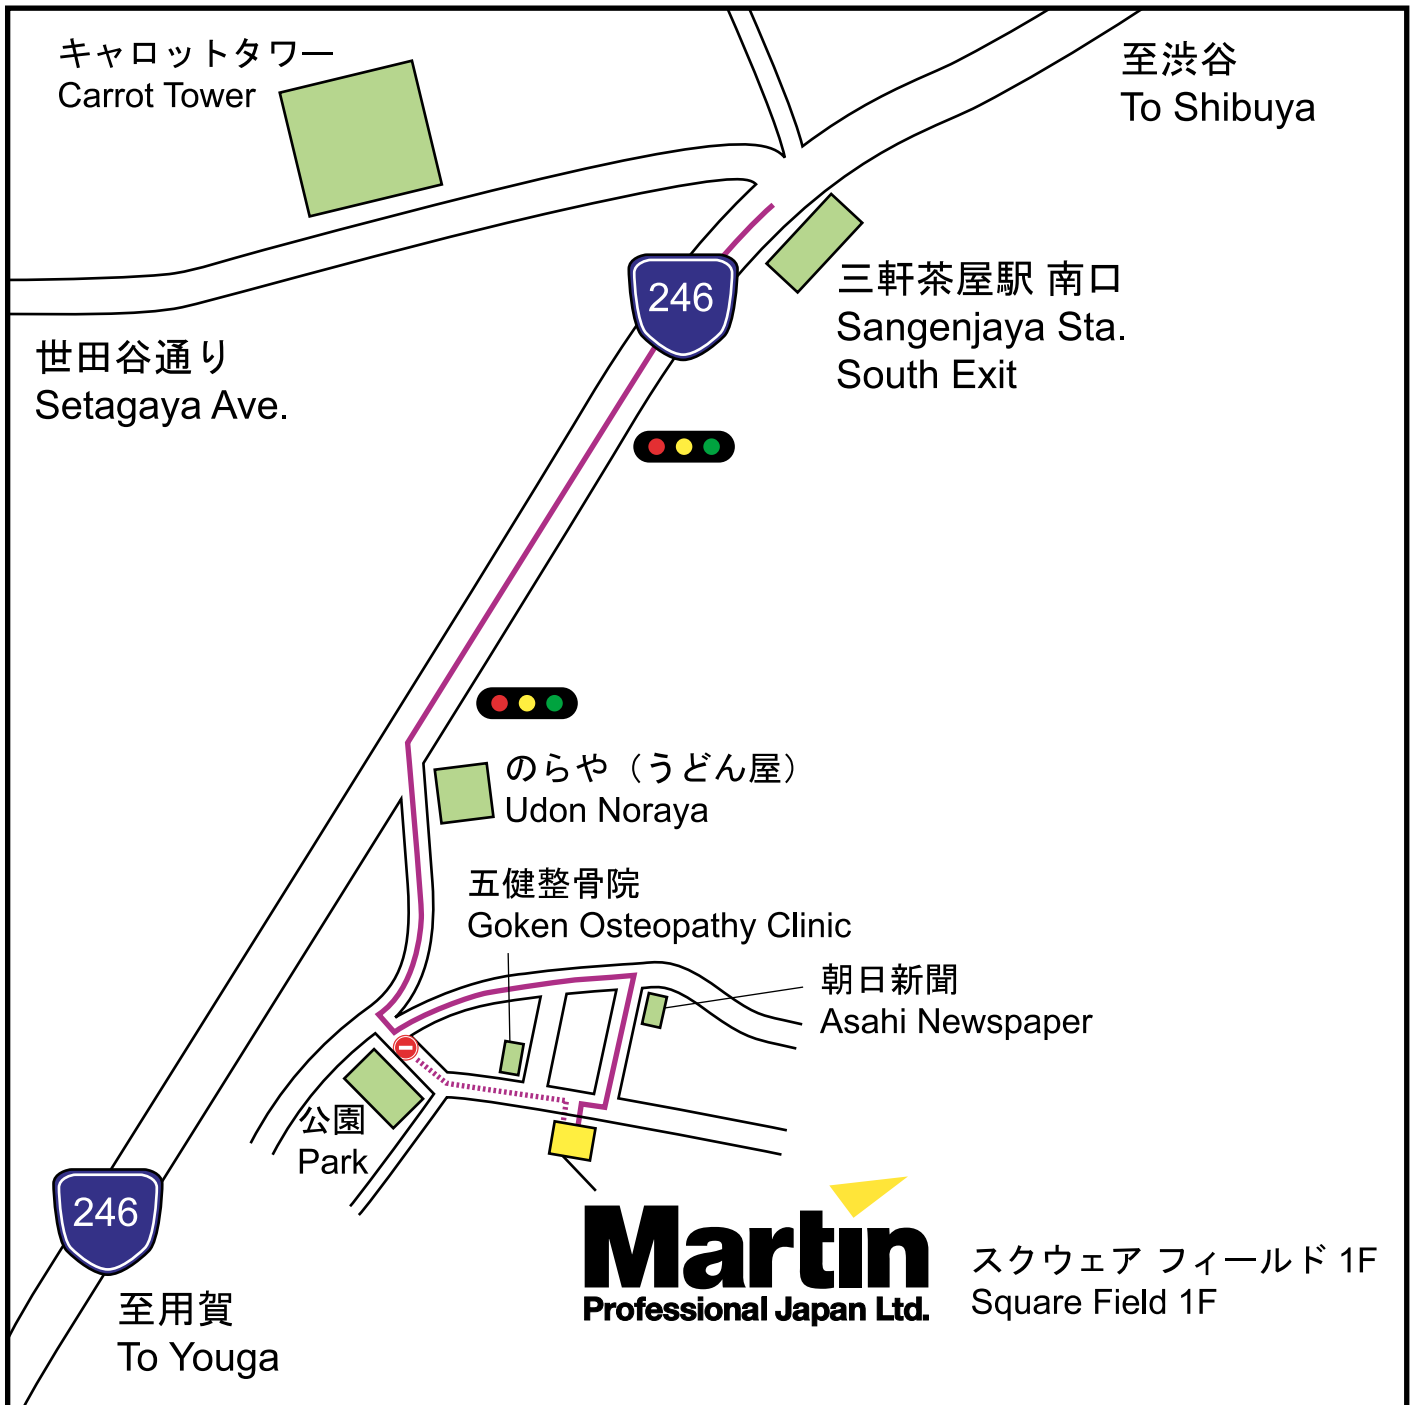

Martin Professional Japan Ltd.

1-18-1-1F Sangenjaya Setagaya-ku Tokyo

Phone: +81-3-5432-5249 / Fax: +81-3-5432-5269

If coming by train take the Tokyu Denentoshi Line from Shibuya and get off at Sangenjaya Station - South exit.

Walk on the left side of the street (route 246) and pass 2 traffic lights.

Make a left at the corner of Udon Noraya.

Make a left again where a small park is on the left side corner.

Walk straight about 50 meters.

Our office is on the right side of the road.